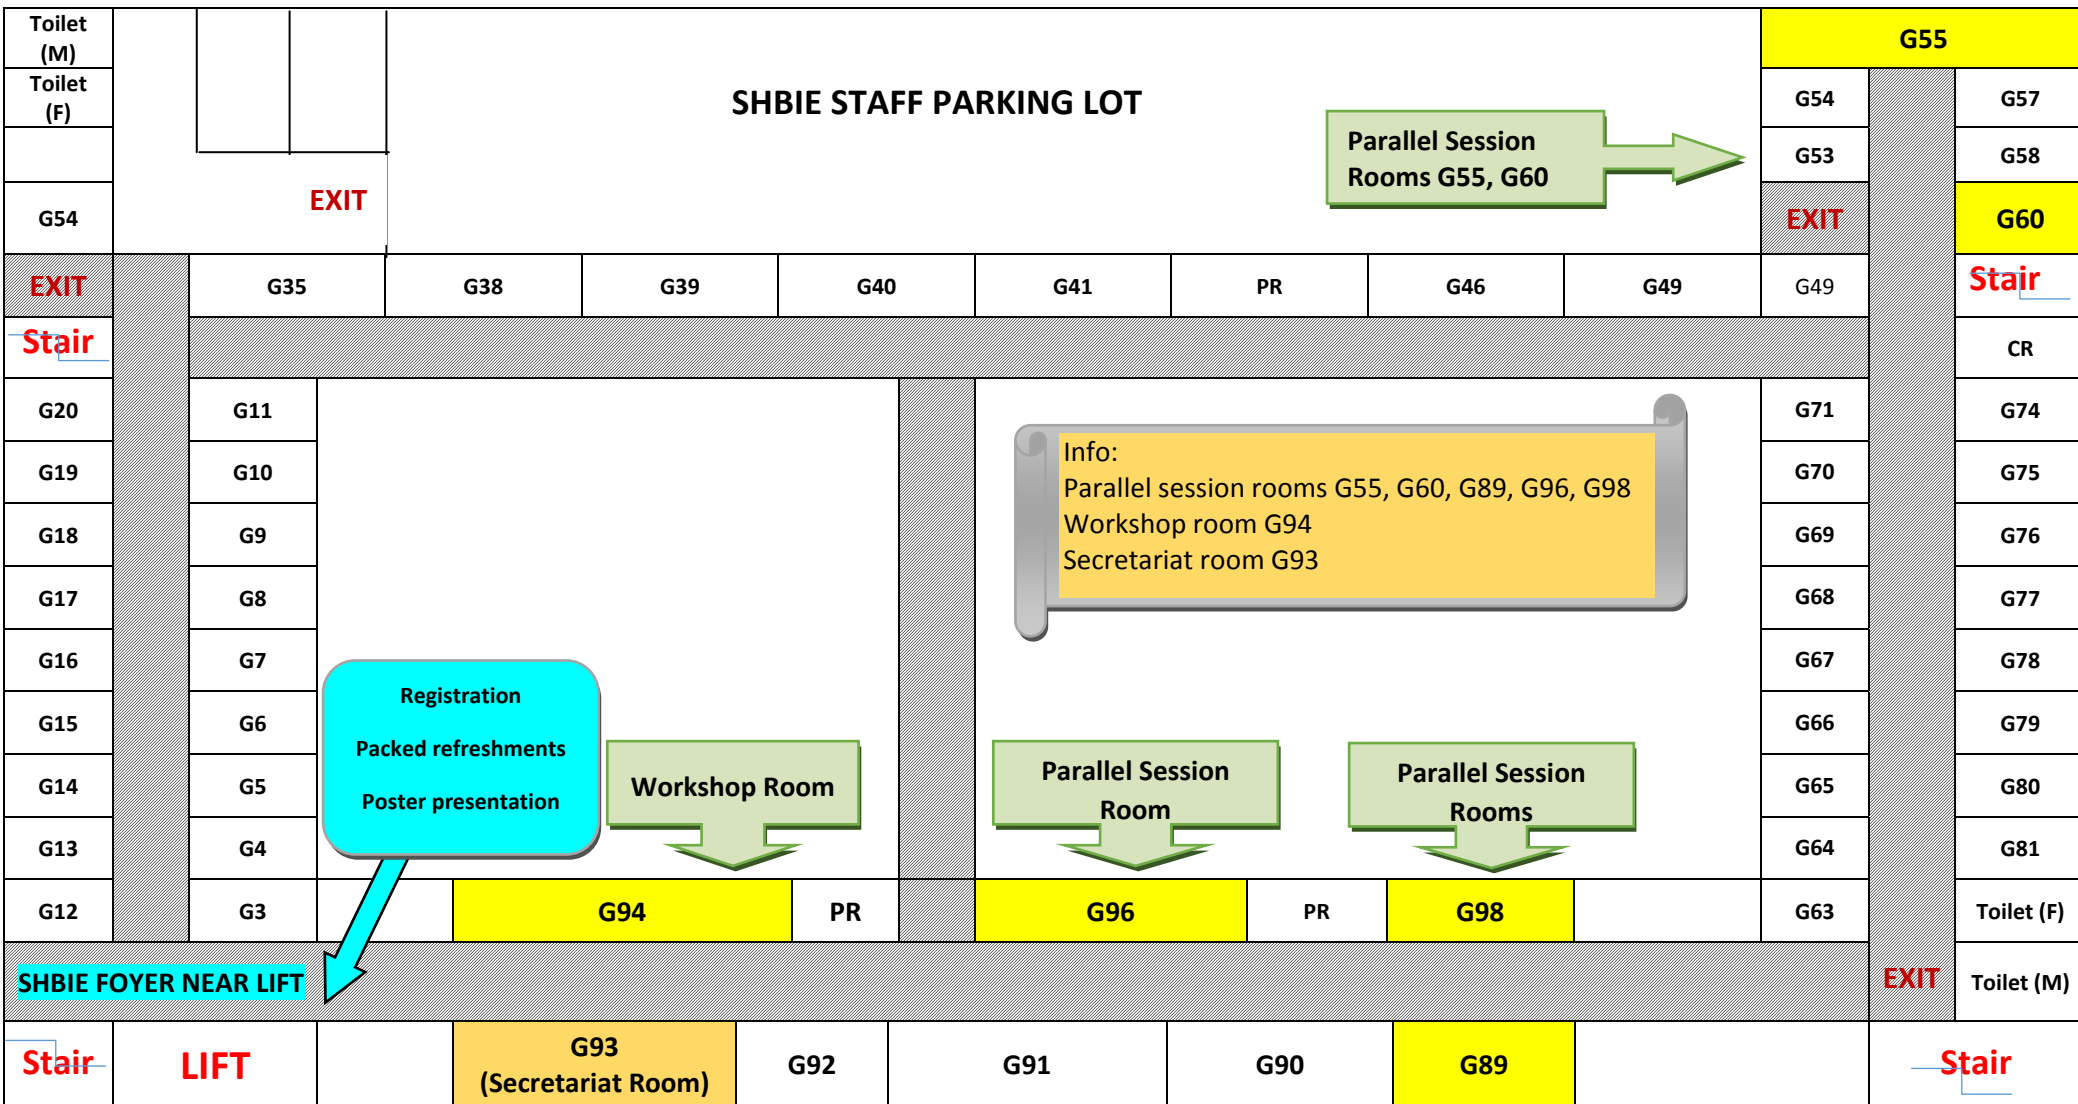

SHBIE 2nd Floor (Tingkat 2)

SHBIE 1st Floor (Tingkat 1)

SHBIE Ground Floor (Aras Bawah)

Parallel Session Rooms G55, G60

Registration
Packed refreshments
Poster presentation

Workshop Room

Parallel Session Room

Parallel Session Rooms