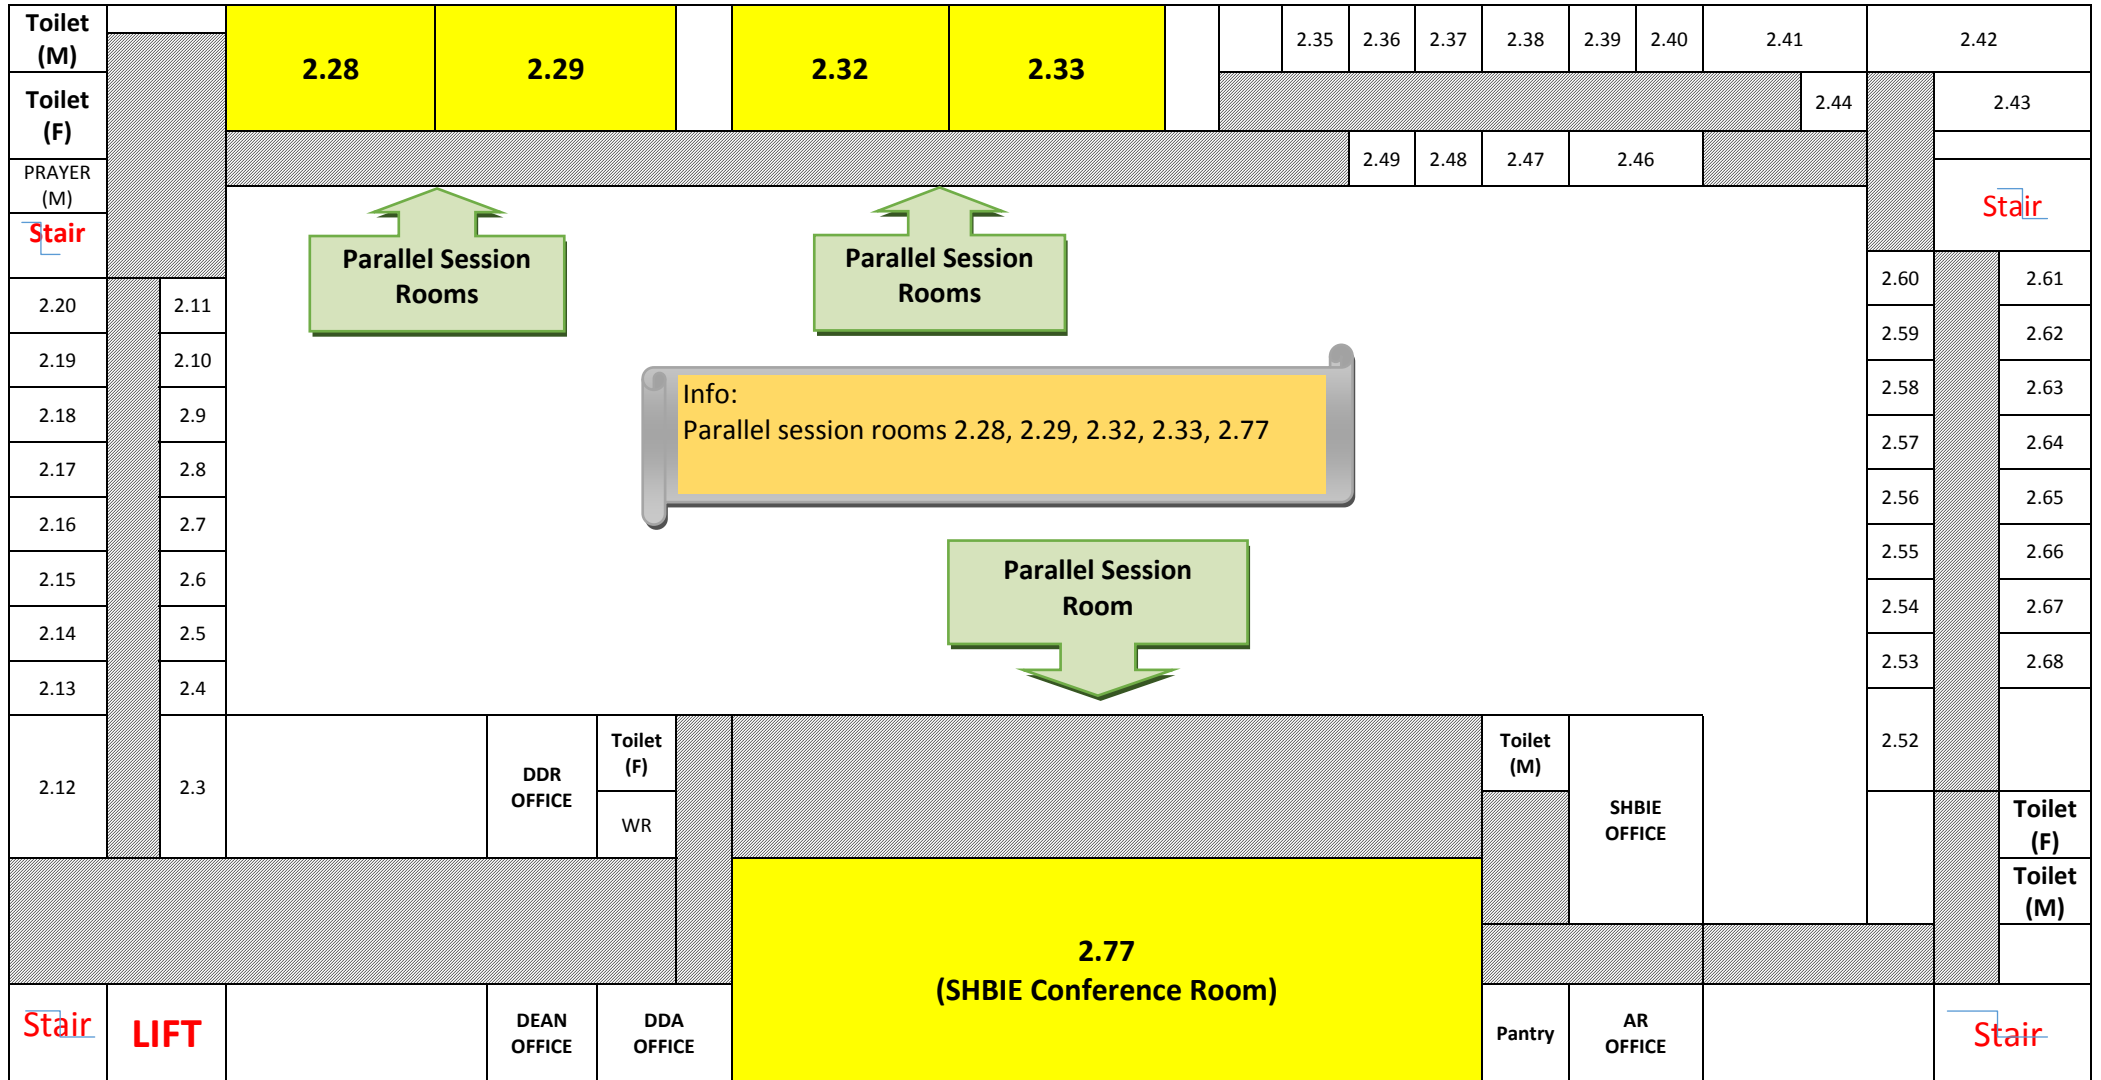

SHBIE 2nd Floor (Tingkat 2)

SHBIE 1st Floor (Tingkat 1)

SHBIE Ground Floor (Aras Bawah)

Parallel Session Rooms G55, G60

Registration
Packed refreshments
Poster presentation

Workshop Room

Parallel Session Room

Parallel Session Rooms