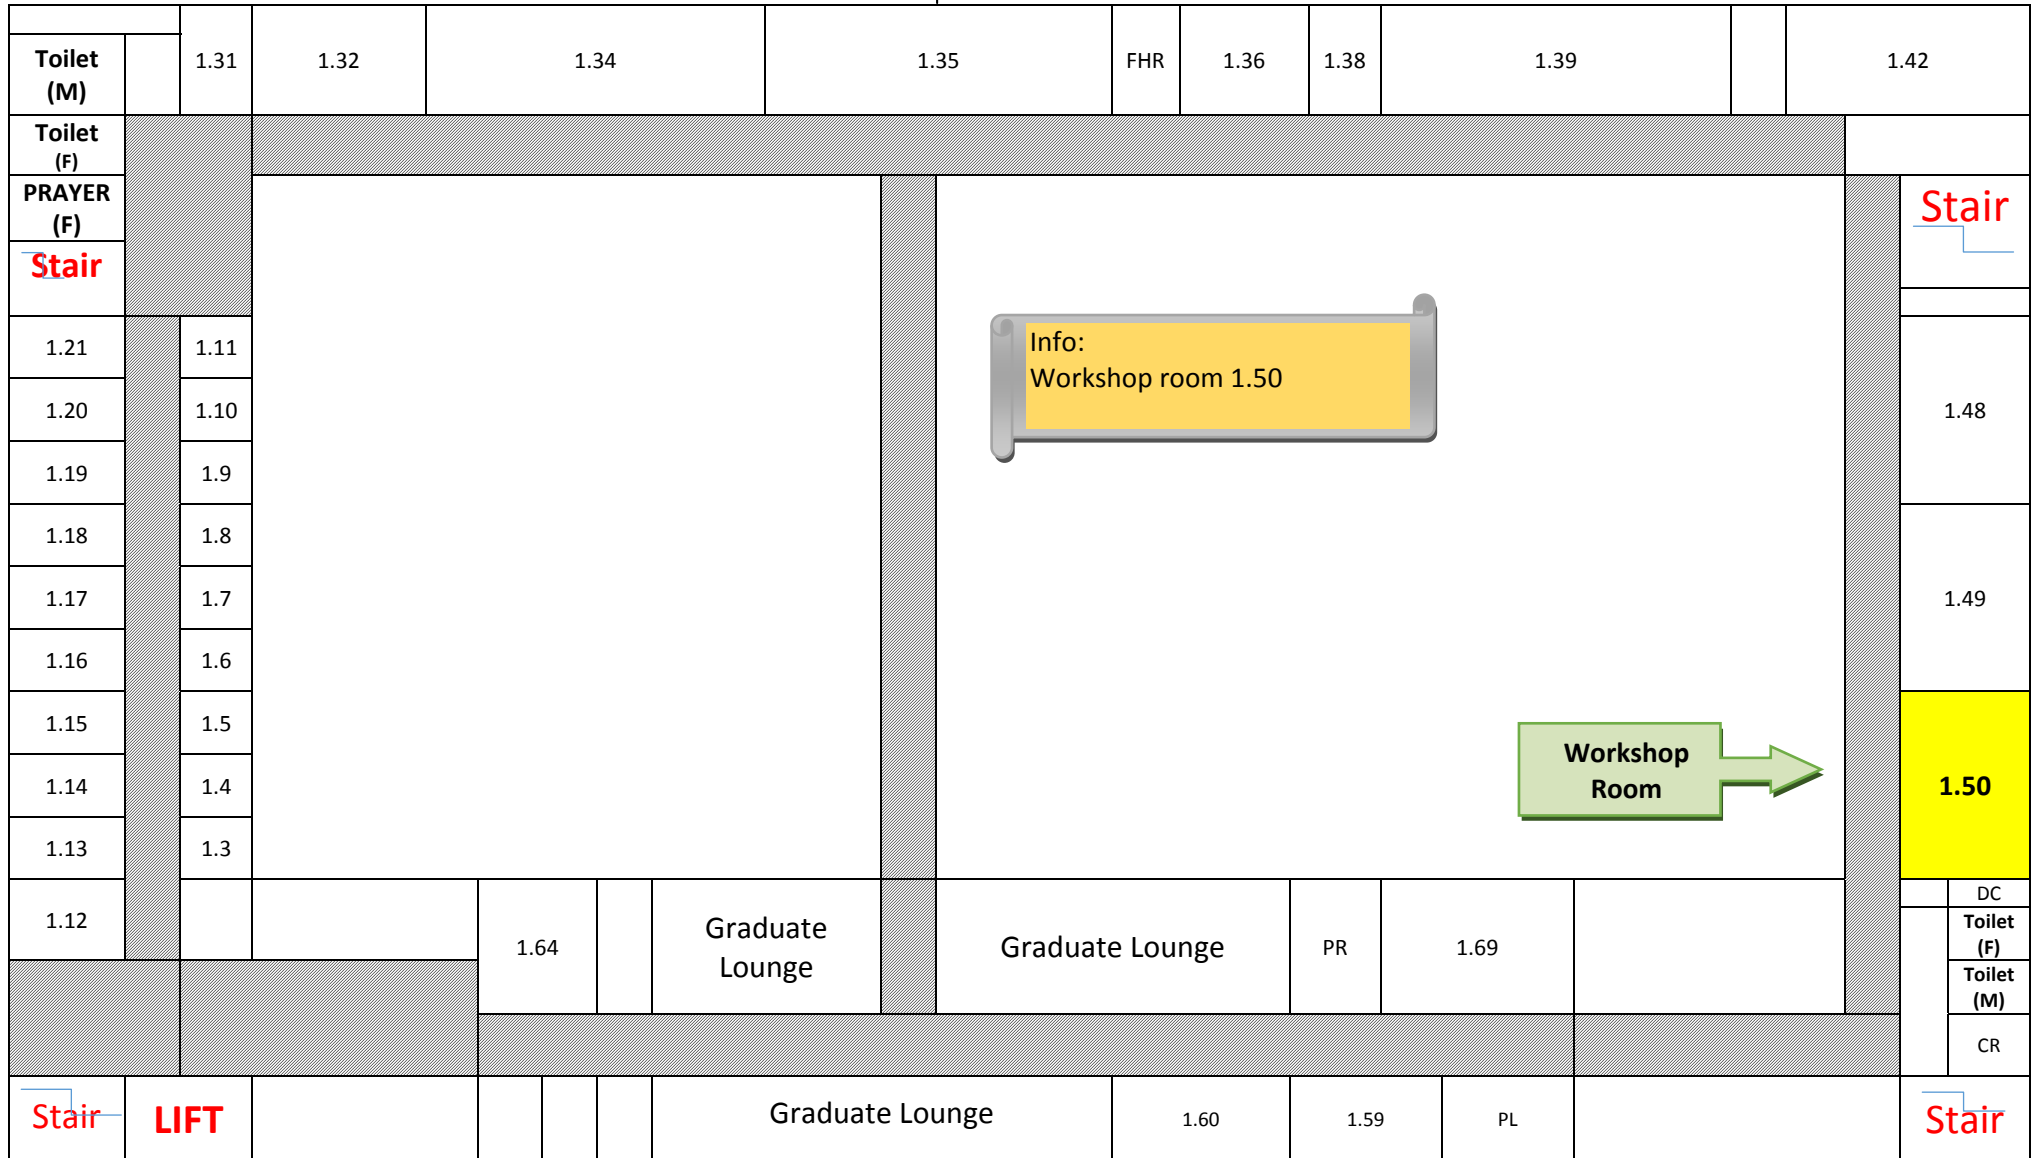

SHBIE 2nd Floor (Tingkat 2)

SHBIE 1st Floor (Tingkat 1)

SHBIE Ground Floor (Aras Bawah)

Parallel Session Rooms G55, G60

Registration
Packed refreshments
Poster presentation

Workshop Room

Parallel Session Room

Parallel Session Rooms